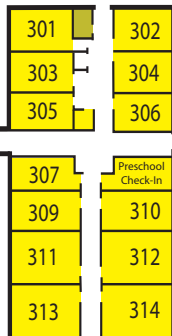

Dowlen Road

Worship Center

Parking

Building 1

Parking

Building 2

Building 3

Parking

Building 6 2nd Floor

Parking

Building 6 1st Floor

Building 7

Parking

Building 8

Folsom Road

Building 9

Parking